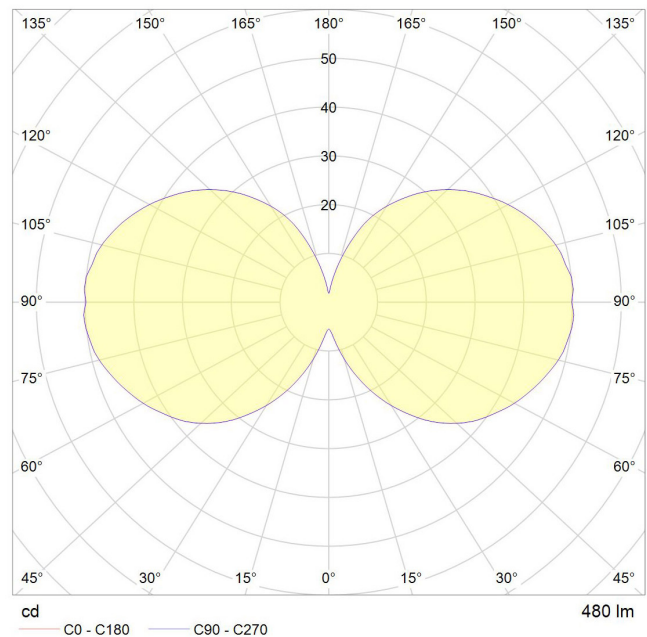

## LAMP

**Shape:** G95  
**Materials:** Brass cap, glass  
**Finish:** Iron tinted  
**Beam angle:** 360°  
**Base:** E27  
**Weight:** 0.069 kg  
**Working temperature:** -5C to 40C  
**Warm up time:** Instant  
**Warranty:** 3 years  
**Safety tag:** Tala CE 6W 240V 50HZ DATE  
**Input Voltage:** 220V-240V  
**Glare control:** We use up to 8 LED filaments in our lamps. This, together with a thicker phosphor coating, reduces and controls glare, resulting in an even, more comfortable light.

## PERFORMANCE

CRI (colour rendering index)	95
Lamp delivered lumen output (inc. thermal & optical losses)	480
Luminaire circuits per watt (LM/W)	80
Lifetime (TM-21) (hours) & Switch Cycles	30,000 & 30,000
Colour Temperature	2200K
Power factor	0.9

## POLAR DIAGRAM

## OUTER CARTON

**Pc/ Ctn:** 50  
**Gross weight:** 6.1Kg  
**Length:** 54cm  
**Width:** 54cm  
**Height:** 32cm